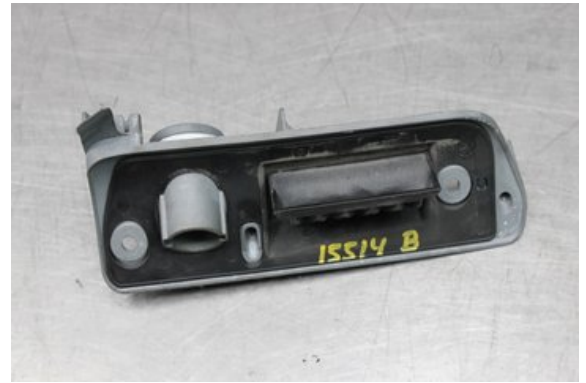

Stock no.:

W491307

100 SEK

Shipping price / Shipping time:

- / 1-3 days

Vimmerby Bildemontering AB

Källnäs 110

59872 Södra Vi

Tel.: 0492-20028

Fax: 0492-20720

www.vimmerbybildemontering.se

Part - Hatchback Handle

Stock no.:	Position:	Quality:	Fits fr./to m.y
W491307		A	-
New code:	Manufacturer:	Manufacturer no.:	Original no.:
-	-	-	2K0827565J
Description:			
Testad OK			

Vehicle - VW Caddy

Chassi no.:	Model year:	Milage:	Fuel:
WV1ZZZ2KZFX061573	2015	2.959	Diesel
Colour:	Colour code:	Interior:	Interior code:
MGRÅ	-	-	-
Gearbox:	Gearbox no.:	Gearbox ratio:	Group code:
AUTOMAT/QRF	0AM300064L	-	-
Engine:	Engine code:	Manufacturing date:	Registration date:
1,6TDi/CAYD	03L100036M	201410	2014-11-18
Description:			
1,6TDI SKÅP 102HK 1,6TDI/CAYD AUTOMAT/QRF 3DR SKP D			