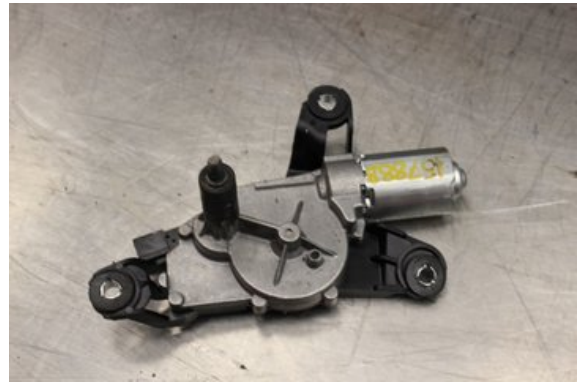

Tel.: 0492-20028

Fax: 0492-20720

www.vimmerbybildemontering.se

Part - Wiper motor rear hatch

Stock no.:	Position:	Quality:	Fits fr./to m.y
W491234		A	-
New code:	Manufacturer:	Manufacturer no.:	Original no.:
-	-	-	-
Description:			
Testad OK			

Vehicle - Mitsubishi Colt

Chassi no.:	Model year:	Milage:	Fuel:
XMCXNZ34A5F025142	2005	13.619	Bensin
Colour:	Colour code:	Interior:	Interior code:
RÖD	-	-	-
Gearbox:	Gearbox no.:	Gearbox ratio:	Group code:
5vxl	-	-	-
Engine:	Engine code:	Manufacturing date:	Registration date:
1.3i/4A90	-	200409	2004-09-24
Description:			
1.3I 16V 95HK 1.3I/4A90 5VXL 5DR CC BENSIN			