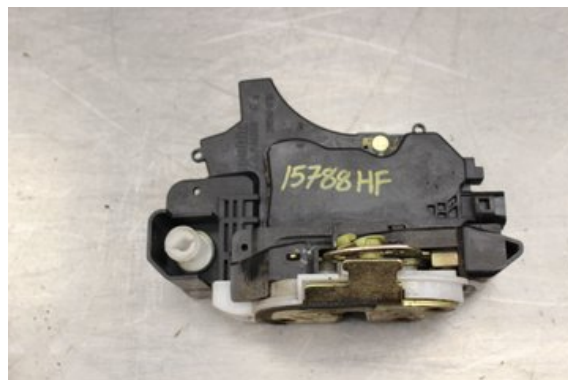

### Part - Lock case Door lock

Stock no.:	Position:	Quality:	Fits fr./to m.y
W491227		A	-
New code:	Manufacturer:	Manufacturer no.:	Original no.:
-	-	-	-
Description:			
HF Testad OK HF			

### Vehicle - Mitsubishi Colt

Chassi no.:	Model year:	Milage:	Fuel:
XMCXNZ34A5F025142	2005	13.619	Bensin
Colour:	Colour code:	Interior:	Interior code:
RÖD	-	-	-
Gearbox:	Gearbox no.:	Gearbox ratio:	Group code:
5vxl	-	-	-
Engine:	Engine code:	Manufacturing date:	Registration date:
1.3i/4A90	-	200409	2004-09-24
Description:			
1.3I 16V 95HK 1.3I/4A90 5VXL 5DR CC BENSIN			