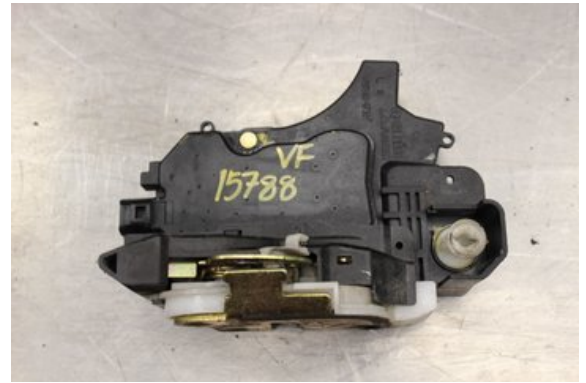

### Part - Lock case Door lock

Stock no.:	Position:	Quality:	Fits fr./to m.y
W491225		A	-
New code:	Manufacturer:	Manufacturer no.:	Original no.:
-	-	-	-
Description:			
VF Testad OK VF			

### Vehicle - Mitsubishi Colt

Chassi no.:	Model year:	Milage:	Fuel:
XMCXNZ34A5F025142	2005	13.619	Bensin
Colour:	Colour code:	Interior:	Interior code:
RÖD	-	-	-
Gearbox:	Gearbox no.:	Gearbox ratio:	Group code:
5vxl	-	-	-
Engine:	Engine code:	Manufacturing date:	Registration date:
1.3i/4A90	-	200409	2004-09-24
Description:			
1.3I 16V 95HK 1.3I/4A90 5VXL 5DR CC BENSIN			