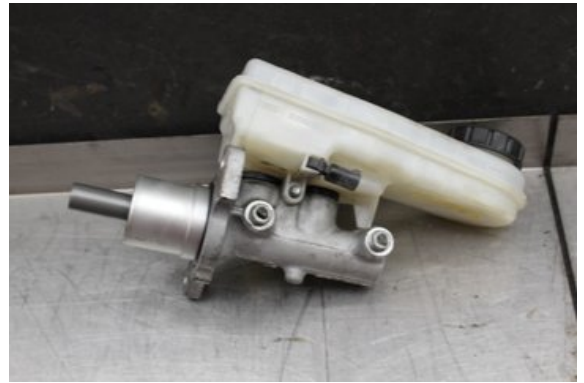

Stock no.:

W491220

400 SEK

Shipping price / Shipping time:

- / 1-3 days

Vimmerby Bildemontering AB

Källenas 110

59872 Södra Vi

Tel.: 0492-20028

Fax: 0492-20720

www.vimmerbybildemontering.se

Part - Main cylinder

Stock no.:	Position:	Quality:	Fits fr./to m.y
W491220		A	-
New code:	Manufacturer:	Manufacturer no.:	Original no.:
-	-	-	-
Description:			
Testad OK			

Vehicle - Mitsubishi Colt

Chassi no.:	Model year:	Milage:	Fuel:
XMCXNZ34A5F025142	2005	13.619	Bensin
Colour:	Colour code:	Interior:	Interior code:
RÖD	-	-	-
Gearbox:	Gearbox no.:	Gearbox ratio:	Group code:
5vxl	-	-	-
Engine:	Engine code:	Manufacturing date:	Registration date:
1.3i/4A90	-	200409	2004-09-24
Description:			
1.3I 16V 95HK 1.3I/4A90 5VXL 5DR CC BENSIN			