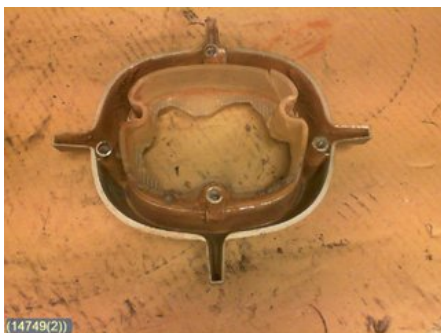

Tel.: 0141-219822

Fax:

www.hk-bildemontering.com

Part - Reverse light

Stock no.:	Position:	Quality:	Fits fr./to m.y
W14749		-	-
New code:	Manufacturer:	Manufacturer no.:	Original no.:
-	-	-	LIKSIDIG
Description:			
LITE PORIG GLAS TRASIGT			

Vehicle - Cadillac DeVille

Chassi no.:	Model year:	Milage:	Fuel:
59-6339BODYFW8950	1959	20.000	Bensin
Colour:	Colour code:	Interior:	Interior code:
ROSTBRUN	49	GALON	48
Gearbox:	Gearbox no.:	Gearbox ratio:	Group code:
AUTOMAT	-	-	-
Engine:	Engine code:	Manufacturing date:	Registration date:
390	-	-	-
Description:			
4 DR HT FLATTOPP			