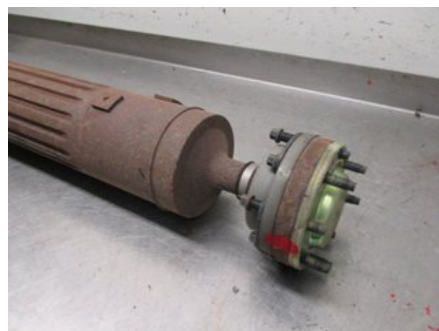

Tel.: 010-4974200

Fax:

www.allbildelar.se

Part - Inter axle Compl.

Stock no.:	Position:	Quality:	Fits fr./to m.y
W923370		A	-
New code:	Manufacturer:	Manufacturer no.:	Original no.:
	-	-	68066760AA
Description:			
-			

Vehicle - Jeep Wrangler

Chassi no.:	Model year:	Milage:	Fuel:
1C4HJWE53CL271659	2012	7.030	Diesel
Colour:	Colour code:	Interior:	Interior code:
SVART	-	-	-
Gearbox:	Gearbox no.:	Gearbox ratio:	Group code:
AUTOMAT/W5A580	TI2TJ164260846	3.73	-
Engine:	Engine code:	Manufacturing date:	Registration date:
2,8 CRD	VM11D 13808	201206	20120704
Description:			
JEEP 2,8 CRD 2,8 CRD AUTOMAT/W5A580 5DR SUV DIESEL			