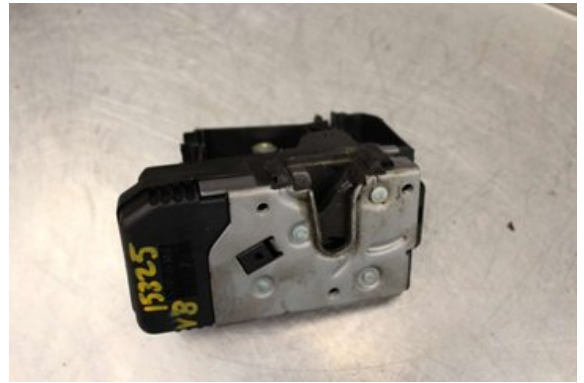

### Part - Lock case Door lock

Stock no.:	Position:	Quality:	Fits fr./to m.y
W468980		A	-
New code:	Manufacturer:	Manufacturer no.:	Original no.:
-	-	-	8200282303
Description:			
V.bak Testad, OK V.bak			

### Vehicle - Opel Vivaro

Chassi no.:	Model year:	Milage:	Fuel:
W0LF7BJBHBV617577	2011	15.756	Diesel
Colour:	Colour code:	Interior:	Interior code:
GRÅ	-	-	-
Gearbox:	Gearbox no.:	Gearbox ratio:	Group code:
AUTOMAT/M67	93161926	-	-
Engine:	Engine code:	Manufacturing date:	Registration date:
G9U-630	93169295	-	2010-11-15
Description:			
2,5CDTI 146HK SKÅP G9U-630 AUTOMAT/M67 ODR SKP DIES			