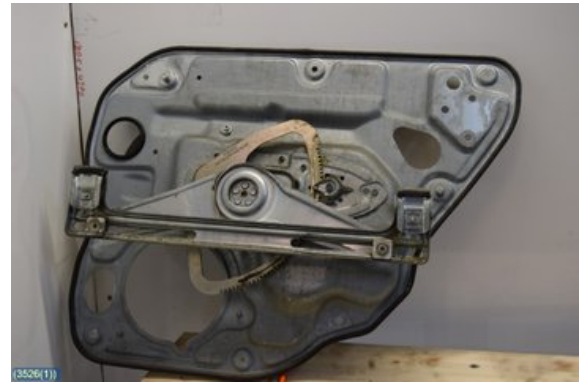

Tel.: 035-103232

Fax:

www.onwheelsbildemontering.se

Part - Window regulator mechanism

Stock no.:	Position:	Quality:	Fits fr./to m.y
W3526		A	-
New code:	Manufacturer:	Manufacturer no.:	Original no.:
	-	992673-101	31253515
Description:			
VÄNSTER BAK			

Vehicle - Volvo V50

Chassi no.:	Model year:	Milage:	Fuel:
YV1MW753162162592	2006	21.517	-
Colour:	Colour code:	Interior:	Interior code:
SILVER METALLIC	426	DALA OFFBLACK	5377
Gearbox:	Gearbox no.:	Gearbox ratio:	Group code:
6-MAN / MMT6	1	-	-
Engine:	Engine code:	Manufacturing date:	Registration date:
D4204T	D4204T	-	-
Description:			
VOLVO V50.2.0L DIES.MAN D4204T 6-MAN / MMT6 CBI			