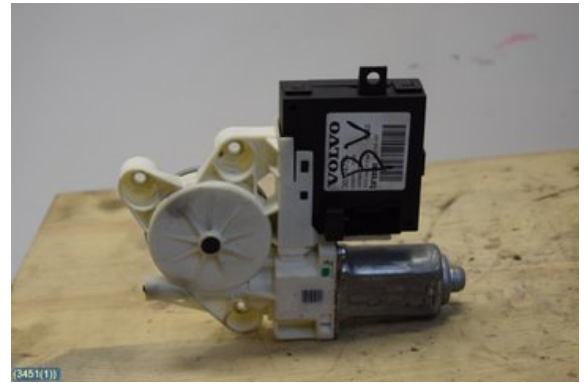

Tel.: 035-103232

Fax:

www.onwheelsbildemontering.se

Part - Window regulator engine

Stock no.:	Position:	Quality:	Fits fr./to m.y
W3451		A	-
New code:	Manufacturer:	Manufacturer no.:	Original no.:
	-	-	31253484
Description:			
VÄNSTER BAK			

Vehicle - Volvo V50

Chassi no.:	Model year:	Milage:	Fuel:
YV1MW753162162592	2006	21.517	-
Colour:	Colour code:	Interior:	Interior code:
SILVER METALLIC	426	DALA OFFBLACK	5377
Gearbox:	Gearbox no.:	Gearbox ratio:	Group code:
6-MAN / MMT6	1	-	-
Engine:	Engine code:	Manufacturing date:	Registration date:
D4204T	D4204T	-	-
Description:			
VOLVO V50.2.0L DIES.MAN D4204T 6-MAN / MMT6 CBI			