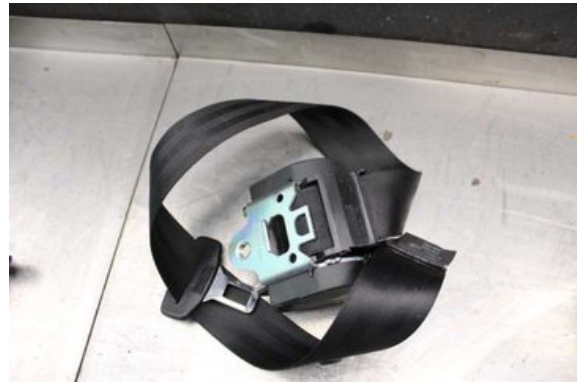

Tel.: 0492-20028

Fax: 0492-20720

www.vimmerbybildemontering.se

Part - Seat belt

Stock no.:	Position:	Quality:	Fits fr./to m.y
W462802	Left rear	A	-
New code:	Manufacturer:	Manufacturer no.:	Original no.:
-	-	8K0857805P	8K0857805P
Description:			
Sedan Svart Testad, OK Sedan Svart			

Vehicle - Audi A4, S4

Chassi no.:	Model year:	Milage:	Fuel:
WAUZZZ8K9BA078231	2011	8.912	Etanol, E85
Colour:	Colour code:	Interior:	Interior code:
VIT	-	-	-
Gearbox:	Gearbox no.:	Gearbox ratio:	Group code:
6vxl	0B2300028A	-	-
Engine:	Engine code:	Manufacturing date:	Registration date:
2,0TFSi/CFKA	06H100032N	201011	2010-11-25
Description:			
2,0TFSI FLEXIFUEL QUATTRO SEDA 2,0TFSI/CFKA 6VXL 4D			