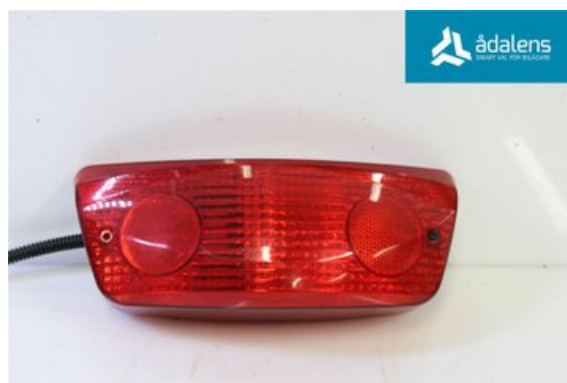

Stock no.:

W1284114

400 SEK

Shipping price / Shipping time:

- / 1-3 days

Ådalens Bildemontering AB

Karossvägen 1

87233 Kramfors

Tel.: 0612-12420

Fax: 0612-711748

www.adalens.se

Part - Tail light Compl

Stock no.:	Position:	Quality:	Fits fr./to m.y
W1284114		A* -SMÅ REPIG	-
New code:	Manufacturer:	Manufacturer no.:	Original no.:
	-	-	511000315
Description: HELLA MXZ 600 HOHELLA			

Vehicle - Ski-Doo Snöskoter

Chassi no.:	Model year:	Milage:	Fuel:
2BPSBE7C07V000068	2007	581	-
Colour:	Colour code:	Interior:	Interior code:
FLERF	-	-	-
Gearbox:	Gearbox no.:	Gearbox ratio:	Group code:
-	-	-	-
Engine:	Engine code:	Manufacturing date:	Registration date:
MXZ 600 HO	-	-	20061201
Description: MXZ BLIZZARD 600 HO MXZ 600 HO SSK			