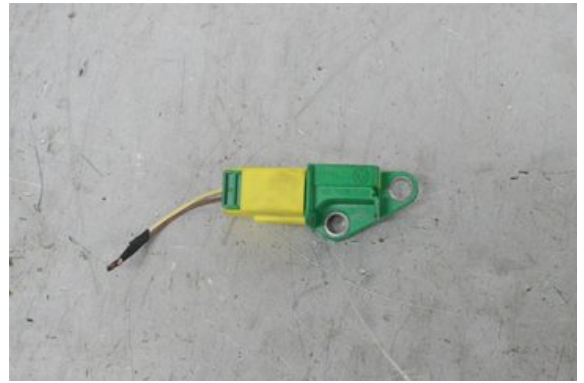

Stock no.:

W188851

470 SEK

Shipping price / Shipping time:

- / 1-3 days

Boets Bildemontering AB

Boet Sågen

59992 Ödeshög

Tel.: 0144-20040

Fax:

www.boetsbildemontering.se

Part - Airbag krocksensor

| | | | |
|--------------|---------------|-------------------|-----------------|
| Stock no.: | Position: | Quality: | Fits fr./to m.y |
| W188851 | | A | - |
| New code: | Manufacturer: | Manufacturer no.: | Original no.: |
| - | - | 5M0909606A | - |
| Description: | | | |
| - | | | |

Vehicle - VW Touran

| | | | |
|-----------------------------------|--------------|---------------------|--------------------|
| Chassi no.: | Model year: | Milage: | Fuel: |
| WVGZZZ1TZ9W032562 | 2009 | 12.014 | Diesel |
| Colour: | Colour code: | Interior: | Interior code: |
| MRÖD | LA3T | TYG | AE |
| Gearbox: | Gearbox no.: | Gearbox ratio: | Group code: |
| 6VXL | KXD | - | - |
| Engine: | Engine code: | Manufacturing date: | Registration date: |
| 1,9TDi | BLS | 200808 | 20080926 |
| Description: | | | |
| TOURAN 1,9TDI 6VXL 5DR BUS DIESEL | | | |