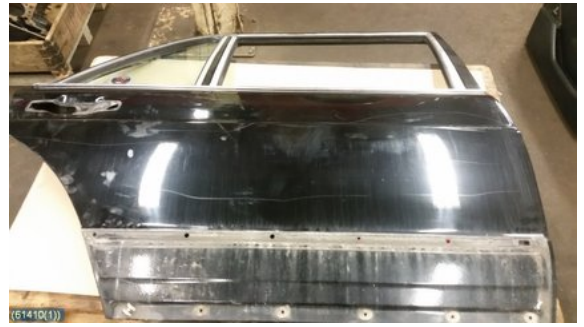

Tel.: 0141-219822

Fax:

www.hk-bildmontering.com

Part - 4D Door

Stock no.:	Position:	Quality:	Fits fr./to m.y
W61410	Right rear	A	-
New code:	Manufacturer:	Manufacturer no.:	Original no.:
-	-	-	-

Description:

ABSOLUT ROSTFRI, RENSAD, INGEN RUTA , OBS LÅNGA MODELLEN

Vehicle - Mercedes 280-560 (W126) 81-91

Chassi no.:	Model year:	Milage:	Fuel:
WDBCB25DXHA305864	1987	32.000	Diesel
Colour:	Colour code:	Interior:	Interior code:
SVART	-	SVART SKINN	-
Gearbox:	Gearbox no.:	Gearbox ratio:	Group code:
AUTOMAT	722,321	-	-
Engine:	Engine code:	Manufacturing date:	Registration date:
6 CYL 3,0 TURBODIESE	OM603.961	-	-