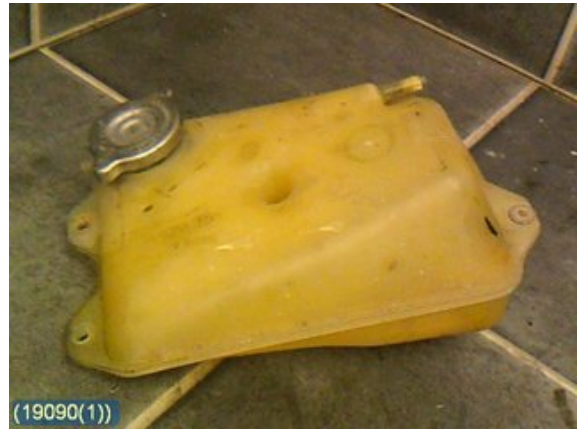

Tel.: 0141-219822

Fax:

www.hk-bildemontering.com

Part - Expansion tank

Stock no.:	Position:	Quality:	Fits fr./to m.y
W19090		A	-
New code:	Manufacturer:	Manufacturer no.:	Original no.:
-	-	-	1165000449
Description:			
-			

Vehicle - Mercedes 200-300 (W123) 76-86

Chassi no.:	Model year:	Milage:	Fuel:
WDB12313312010815	1982	27.330	Diesel
Colour:	Colour code:	Interior:	Interior code:
LJUSBLÅ MET	-	BLÅ GALLON	-
Gearbox:	Gearbox no.:	Gearbox ratio:	Group code:
AUTOMAT	722.315	3,07	-
Engine:	Engine code:	Manufacturing date:	Registration date:
300 DT	OM617.952	-	-
Description:			
4 DR DT 125HK USA KALIFORNIEN IMPORT			