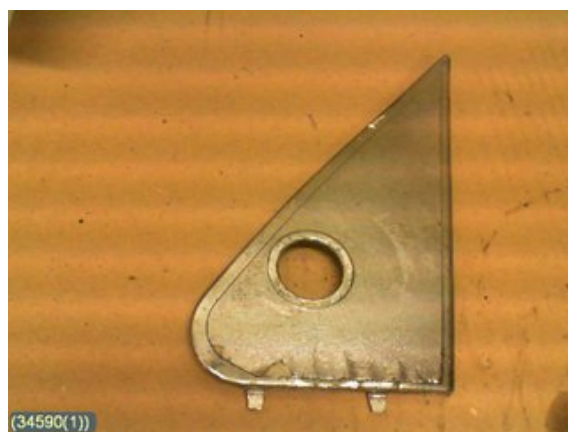

### Part - Rearview mirror adjustable

Stock no.:	Position:	Quality:	Fits fr./to m.y
W34590	Right	-	-
New code:	Manufacturer:	Manufacturer no.:	Original no.:
-	-	-	1237250811
Description: BARA TÄCKKÅPA INVÄNDIG			