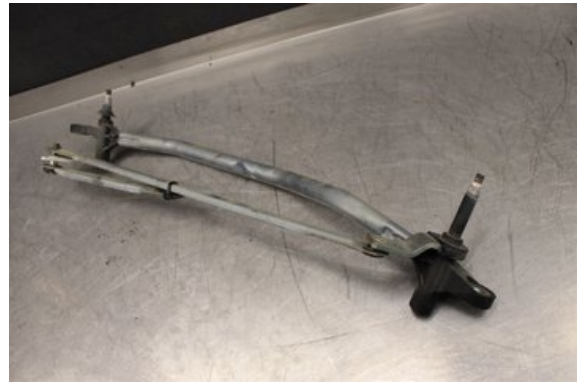

Tel.: 0492-20028

Fax: 0492-20720

www.vimmerbybildemontering.se

Part - Windshield Wiper mechanism

Stock no.:	Position:	Quality:	Fits fr./to m.y
W436344		A	-
New code:	Manufacturer:	Manufacturer no.:	Original no.:
-	-	-	-
Description:			
Testad, OK			

Vehicle - Audi A4, S4

Chassi no.:	Model year:	Milage:	Fuel:
WAUZZZ8KXAA058892	2010	13.487	Diesel
Colour:	Colour code:	Interior:	Interior code:
SILVER	-	-	-
Gearbox:	Gearbox no.:	Gearbox ratio:	Group code:
6vx/LLN	0B1300027C	-	-
Engine:	Engine code:	Manufacturing date:	Registration date:
2,0TDi/CAGA	03L100036C	200909	2009-09-28
Description:			
2.0TDI KOMBI 143HK 2,0TDI/CAGA 6VXL/LLN 5DR HGV DIE			