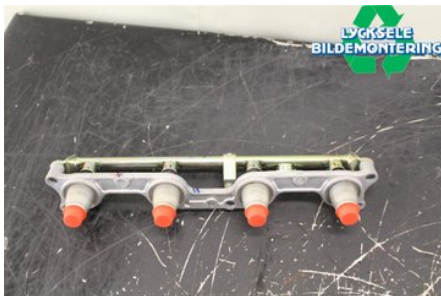

Tel.: 0950-12140

Fax: 0950-14928

www.lyckselebildemontering.se

Part - Deliverer

Stock no.:	Position:	Quality:	Fits fr./to m.y
W302476		A	-
New code:	Manufacturer:	Manufacturer no.:	Original no.:
	-	-	-
Description: CBR1000RR,MED SPRIDARRÖR.			

Vehicle - Honda MC

Chassi no.:	Model year:	Milage:	Fuel:
JH2SC57A04M007368	2004	2.528	-
Colour:	Colour code:	Interior:	Interior code:
SVART	-	-	-
Gearbox:	Gearbox no.:	Gearbox ratio:	Group code:
-	-	-	-
Engine:	Engine code:	Manufacturing date:	Registration date:
-	1000 RR	-	-
Description: HONDA CBR1000RR 1000 RR MOTORCYKEL			