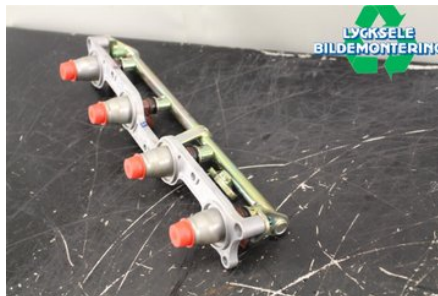

Tel.: 0950-12140

Fax: 0950-14928

www.lyckselebildemontering.se

Part - Deliverer

Stock no.:	Position:	Quality:	Fits fr./to m.y
W302476		A	-
New code:	Manufacturer:	Manufacturer no.:	Original no.:
	-	-	-
Description: CBR1000RR,MED SPRIDARRÖR.			

Vehicle - Honda MC

Chassi no.:	Model year:	Milage:	Fuel:
JH2SC57A04M007368	2004	2.528	-
Colour:	Colour code:	Interior:	Interior code:
SVART	-	-	-
Gearbox:	Gearbox no.:	Gearbox ratio:	Group code:
-	-	-	-
Engine:	Engine code:	Manufacturing date:	Registration date:
-	1000 RR	-	-
Description: HONDA CBR1000RR 1000 RR MOTORCYKEL			