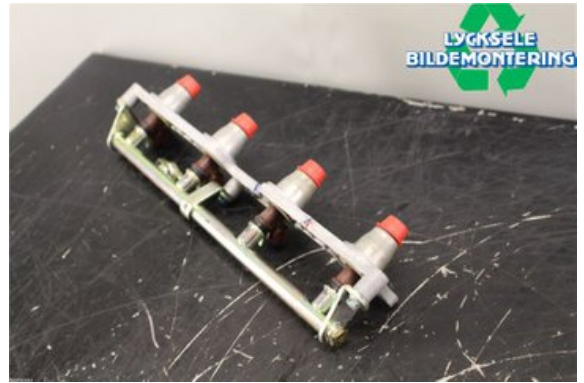

Stock no.:

W302476

875 SEK

Shipping price / Shipping time:

- / 1-3 days

Lycksele Bildemontering AB

Karossvägen 4

92145 Lycksele

Tel.: 0950-12140

Fax: 0950-14928

www.lyckselebildemontering.se

Part - Deliverer

Stock no.:	Position:	Quality:	Fits fr./to m.y
W302476		A	-
New code:	Manufacturer:	Manufacturer no.:	Original no.:
	-	-	-
Description: CBR1000RR,MED SPRIDARRÖR.			

Vehicle - Honda MC

Chassi no.:	Model year:	Milage:	Fuel:
JH2SC57A04M007368	2004	2.528	-
Colour:	Colour code:	Interior:	Interior code:
SVART	-	-	-
Gearbox:	Gearbox no.:	Gearbox ratio:	Group code:
-	-	-	-
Engine:	Engine code:	Manufacturing date:	Registration date:
-	1000 RR	-	-
Description: HONDA CBR1000RR 1000 RR MOTORCYKEL			