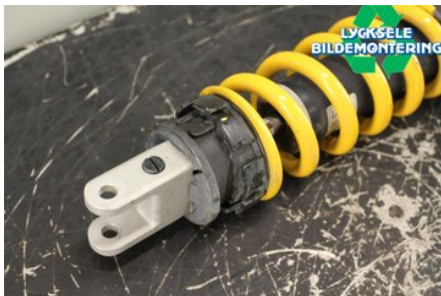

Vehicle - Honda MC

Chassi no.:	Model year:	Milage:	Fuel:
JH2SC57A04M007368	2004	2.528	-
Colour:	Colour code:	Interior:	Interior code:
SVART	-	-	-
Gearbox:	Gearbox no.:	Gearbox ratio:	Group code:
-	-	-	-
Engine:	Engine code:	Manufacturing date:	Registration date:
-	1000 RR	-	-
Description: HONDA CBR1000RR 1000 RR MOTORCYKEL