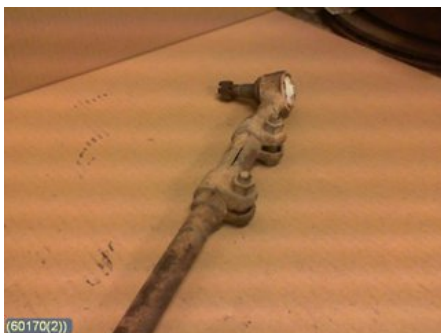

Vehicle - Cadillac DeVille

Chassi no.:	Model year:	Milage:	Fuel:
60-6229FW15890	1960	13.078	Bensin
Colour:	Colour code:	Interior:	Interior code:
VIT	12	BLÅ	33
Gearbox:	Gearbox no.:	Gearbox ratio:	Group code:
AUTOMAT	-	-	-
Engine:	Engine code:	Manufacturing date:	Registration date:
390 V8	-	-	-
Description:			
4DR SEDAN DEVILLEKALIFORNIA IMPORT