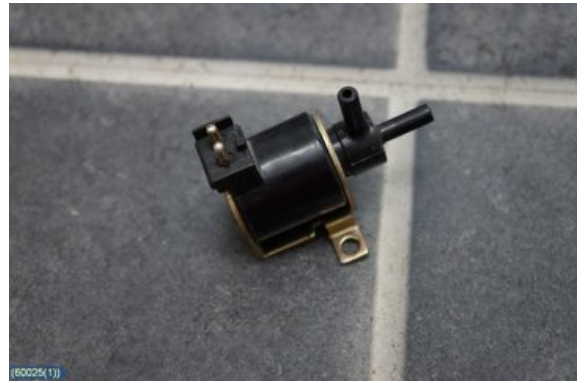

Tel.: 0141-219822

Fax:

www.hk-bildmontering.com

Part - Vacuum valve

Stock no.:	Position:	Quality:	Fits fr./to m.y
W60025		A	-
New code:	Manufacturer:	Manufacturer no.:	Original no.:
-	-	-	8341
Description:			
-			

Vehicle - Mercedes SL/SLC-Class

Chassi no.:	Model year:	Milage:	Fuel:
WDB1070451A005500	1984	15.800	Bensin
Colour:	Colour code:	Interior:	Interior code:
VIT	-	SKINN	-
Gearbox:	Gearbox no.:	Gearbox ratio:	Group code:
AUTOMAT	722.312	2,47	-
Engine:	Engine code:	Manufacturing date:	Registration date:
3,8 V8	-	-	-
Description:			
2DR CAB 380SLKALIFORNIEN IMPORT			