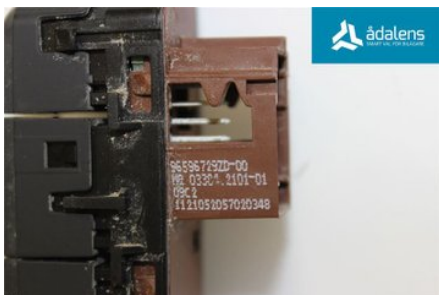

Tel.: 0612-12420

Fax: 0612-711748

www.adalens.se

Part - Level regulator Switches

Stock no.:	Position:	Quality:	Fits fr./to m.y
W1232799		A	-
New code:	Manufacturer:	Manufacturer no.:	Original no.:
	-	-	6490H8
Description:			
-			

Vehicle - Citroen C5

Chassi no.:	Model year:	Milage:	Fuel:
VF7RDRHH4CL514179	2012	3.179	Diesel
Colour:	Colour code:	Interior:	Interior code:
BRUN	-	-	-
Gearbox:	Gearbox no.:	Gearbox ratio:	Group code:
M 6VÄXL	-	-	-
Engine:	Engine code:	Manufacturing date:	Registration date:
2,0 HDI	RHH	201204	20120427
Description:			
C5 2,0 HDI M 6VÄXL 4DR SED DIESEL			