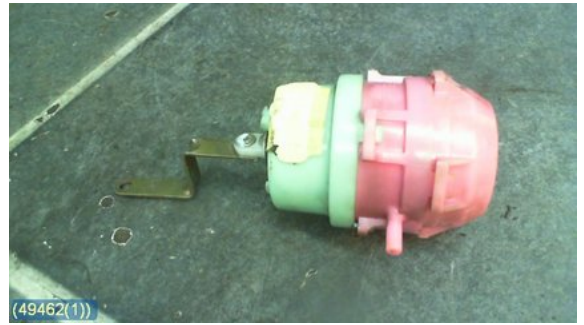

Tel.: 0141-219822

Fax:

www.hk-bildmontering.com

Part - Heater regulator engine

Stock no.:	Position:	Quality:	Fits fr./to m.y
W49462		-	-
New code:	Manufacturer:	Manufacturer no.:	Original no.:
-	-	-	9062100442
Description:			
VAKUM			

Vehicle - Mercedes 200-300 (W123) 76-86

Chassi no.:	Model year:	Milage:	Fuel:
WDB1231331A067241	1984	21.536	Diesel
Colour:	Colour code:	Interior:	Interior code:
GULD MET	-	BEIGE GALON	-
Gearbox:	Gearbox no.:	Gearbox ratio:	Group code:
AUT	-	-	-
Engine:	Engine code:	Manufacturing date:	Registration date:
300 TURBO DIESEL	-	-	-
Description:			
4DR 300 TURBO DIESELKARLIFORNIEN IMPORT			