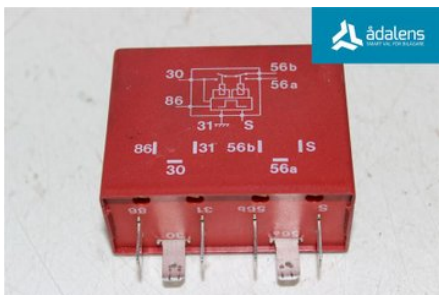

Vehicle - Saab 9000

Chassi no.:	Model year:	Milage:	Fuel:
CE65MXS1003765	1995	42.037	Bensin
Colour:	Colour code:	Interior:	Interior code:
BLÅ	-	-	-
Gearbox:	Gearbox no.:	Gearbox ratio:	Group code:
M 5VXL	-	-	-
Engine:	Engine code:	Manufacturing date:	Registration date:
2,3 TURBO	B234L	-	19940924

Description:
SAAB 9000 2,3T CX65M 2,3 TURBO M 5VXL 5DR CSE BENSI