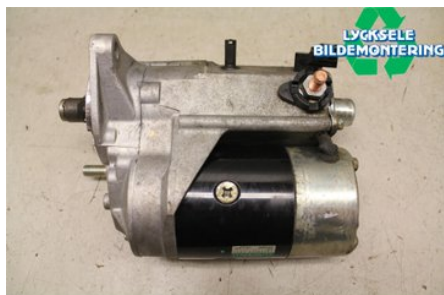

Stock no.:

W270519

1.005 SEK

Shipping price / Shipping time:

- / 1-3 days

Lycksele Bildemontering AB

Karossvägen 4

92145 Lycksele

Tel.: 0950-12140

Fax: 0950-14928

www.lyckselebildemontering.se

Part - Starter Diesel

Stock no.:	Position:	Quality:	Fits fr./to m.y
W270519		A	-
New code:	Manufacturer:	Manufacturer no.:	Original no.:
TG4280002632	-	-	281000L051
Description:			
DENSO			

Vehicle - Toyota Hilux

Chassi no.:	Model year:	Milage:	Fuel:
MR0HR22G801512499	2010	15.964	Diesel
Colour:	Colour code:	Interior:	Interior code:
VIT	040	GRÅ TYG	FT10
Gearbox:	Gearbox no.:	Gearbox ratio:	Group code:
MANUELL	R151F	-	-
Engine:	Engine code:	Manufacturing date:	Registration date:
2494	2KD-FTV	-	20100827
Description:			
HILUX X-CAB 4WD 2KD-FTV MANUELL ODR P-U DIESEL			