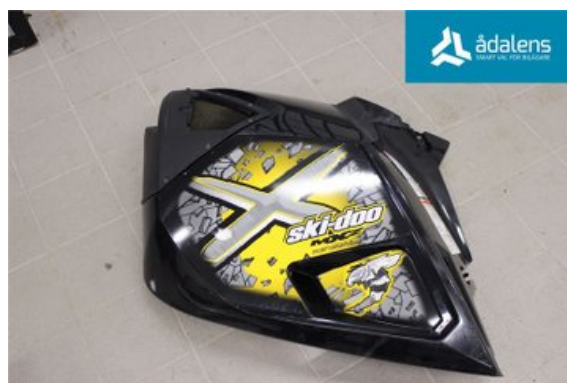

### Part - Sidokåpa vä

Stock no.:	Position:	Quality:	Fits fr./to m.y
W1093808		A*	-
		-	
New code:	Manufacturer:	Manufacturer no.:	Original no.:
	-	-	-
Description: SMÅ REPIG			