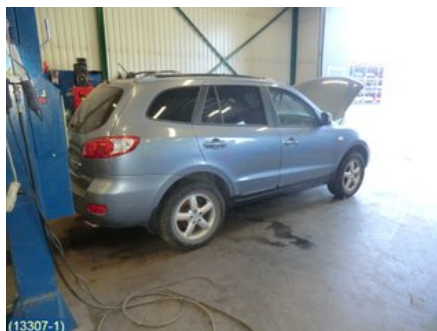

### Vehicle - Hyundai Santa Fe

Chassi no.:	Model year:	Milage:	Fuel:
KMHS81DP6U025454	2006	11.482	Bensin
Colour:	Colour code:	Interior:	Interior code:
L-BLÅMET	6F	SVART	WK
Gearbox:	Gearbox no.:	Gearbox ratio:	Group code:
5VXL	43111-24301	-	-
Engine:	Engine code:	Manufacturing date:	Registration date:
2,7l (139kW)	G6EA (KOMP:10,5-11,5 BAR) -	-	-
Description:			
5DSUV 2,7FE 5VXL 4WD ABSESP,ACC,SERVO,C-LÅS,RAILS			