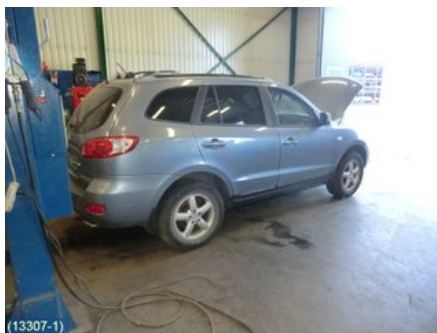

### Vehicle - Hyundai Santa Fe

Chassi no.:	Model year:	Milage:	Fuel:
KMHS81DP6U025454	2006	11.482	Bensin
Colour:	Colour code:	Interior:	Interior code:
L-BLÅMET	6F	SVART	WK
Gearbox:	Gearbox no.:	Gearbox ratio:	Group code:
5VXL	43111-24301	-	-
Engine:	Engine code:	Manufacturing date:	Registration date:
2,7l (139kW)	G6EA (KOMP:10,5-11,5 BAR) -	-	-
Description:	5DSUV 2,7FE 5VXL 4WD ABSESP,ACC,SERVO,C-LÅS,RAILS		