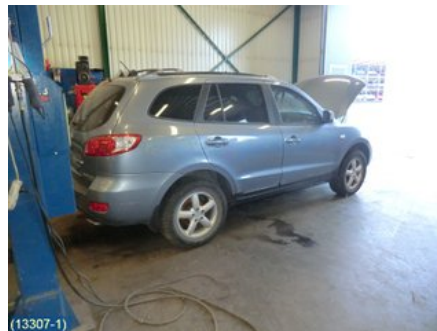

Tel.: 019-450690

Fax: 019-450692

www.svenskbilatervinning.se

Part - Hatchback Hinge

Stock no.:	Position:	Quality:	Fits fr./to m.y
W106590	Left	A	-
New code:	Manufacturer:	Manufacturer no.:	Original no.:
-	-	-	-
Description:	-		

Vehicle - Hyundai Santa Fe

Chassi no.:	Model year:	Milage:	Fuel:
KMHS81DP6U025454	2006	11.482	Bensin
Colour:	Colour code:	Interior:	Interior code:
L-BLÅMET	6F	SVART	WK
Gearbox:	Gearbox no.:	Gearbox ratio:	Group code:
5VXL	43111-24301	-	-
Engine:	Engine code:	Manufacturing date:	Registration date:
2,7l (139kW)	G6EA (KOMP:10,5-11,5 BAR) -	-	-
Description:	5DSUV 2,7FE 5VXL 4WD ABSESP,ACC,SERVO,C-LÅS,RAILS		