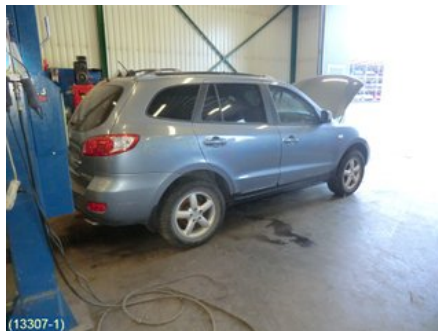

Tel.: 019-450690

Fax: 019-450692

www.svenskbilatervinning.se

Part - Hinge

Stock no.:	Position:	Quality:	Fits fr./to m.y
W102312	Right front	A	-
New code:	Manufacturer:	Manufacturer no.:	Original no.:
-	-	-	-
Description: HÖGER FRAM, ÖVRE+UNDRE			

Vehicle - Hyundai Santa Fe

Chassi no.:	Model year:	Milage:	Fuel:
KMHS81DP6U025454	2006	11.482	Bensin
Colour:	Colour code:	Interior:	Interior code:
L-BLÅMET	6F	SVART	WK
Gearbox:	Gearbox no.:	Gearbox ratio:	Group code:
5VXL	43111-24301	-	-
Engine:	Engine code:	Manufacturing date:	Registration date:
2,7l (139kW)	G6EA (KOMP:10,5-11,5 BAR) -	-	-
Description: 5DSUV 2,7FE 5VXL 4WD ABSESP,ACC,SERVO,C-LÅS,RAILS			