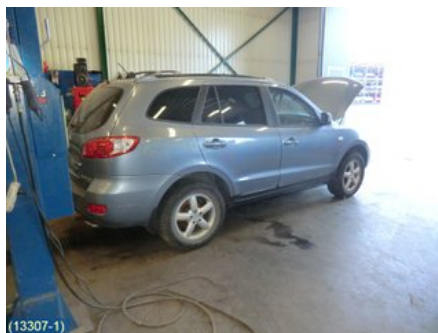

Tel.: 019-450690

Fax: 019-450692

www.svenskbilatervinning.se

Part - Hinge

Stock no.:	Position:	Quality:	Fits fr./to m.y
W102311	Left front	A	-
New code:	Manufacturer:	Manufacturer no.:	Original no.:
-	-	-	-
Description:			
VÄNSTER FRAM, ÖVRE+UNDRE			

Vehicle - Hyundai Santa Fe

Chassi no.:	Model year:	Milage:	Fuel:
KMHS81DP6U025454	2006	11.482	Bensin
Colour:	Colour code:	Interior:	Interior code:
L-BLÅMET	6F	SVART	WK
Gearbox:	Gearbox no.:	Gearbox ratio:	Group code:
5VXL	43111-24301	-	-
Engine:	Engine code:	Manufacturing date:	Registration date:
2,7l (139kW)	G6EA (KOMP:10,5-11,5 BAR) -	-	-
Description:			
5DSUV 2,7FE 5VXL 4WD ABSESP,ACC,SERVO,C-LÅS,RAILS			