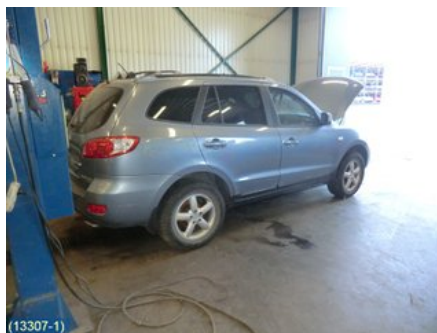

Tel.: 019-450690

Fax: 019-450692

www.svenskbilatervinning.se

Part - Hinge

Stock no.:	Position:	Quality:	Fits fr./to m.y
W101528	Right rear	A	-
New code:	Manufacturer:	Manufacturer no.:	Original no.:
-	-	-	-
Description:			
HÖGER BAK, ÖVRE+UNDRE			

Vehicle - Hyundai Santa Fe

Chassi no.:	Model year:	Milage:	Fuel:
KMHS81DP6U025454	2006	11.482	Bensin
Colour:	Colour code:	Interior:	Interior code:
L-BLÅMET	6F	SVART	WK
Gearbox:	Gearbox no.:	Gearbox ratio:	Group code:
5VXL	43111-24301	-	-
Engine:	Engine code:	Manufacturing date:	Registration date:
2,7l (139kW)	G6EA (KOMP:10,5-11,5 BAR) -	-	-
Description:			
5DSUV 2,7FE 5VXL 4WD ABSESP,ACC,SERVO,C-LÅS,RAILS			