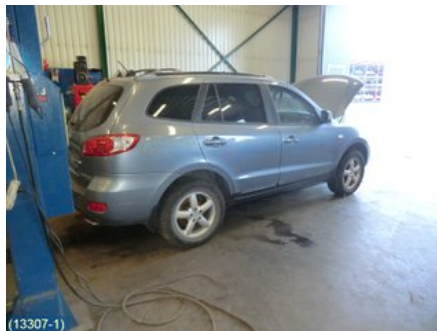

Tel.: 019-450690

Fax: 019-450692

www.svenskbilatervinning.se

Part - Bonnet hinge

Stock no.:	Position:	Quality:	Fits fr./to m.y
W100845	Left	A	-
New code:	Manufacturer:	Manufacturer no.:	Original no.:
-	-	-	-
Description:			
VÄNSTER			

Vehicle - Hyundai Santa Fe

Chassi no.:	Model year:	Milage:	Fuel:
KMHS81DP6U025454	2006	11.482	Bensin
Colour:	Colour code:	Interior:	Interior code:
L-BLÅMET	6F	SVART	WK
Gearbox:	Gearbox no.:	Gearbox ratio:	Group code:
5VXL	43111-24301	-	-
Engine:	Engine code:	Manufacturing date:	Registration date:
2,7l (139kW)	G6EA (KOMP:10,5-11,5 BAR) -	-	-
Description:			
5DSUV 2,7FE 5VXL 4WD ABSESP,ACC,SERVO,C-LÅS,RAILS			