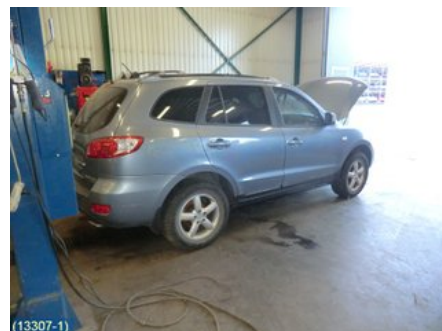

### Vehicle - Hyundai Santa Fe

Chassi no.:	Model year:	Milage:	Fuel:
KMHS81DP6U025454	2006	11.482	Bensin
Colour:	Colour code:	Interior:	Interior code:
L-BLÅMET	6F	SVART	WK
Gearbox:	Gearbox no.:	Gearbox ratio:	Group code:
5VXL	43111-24301	-	-
Engine:	Engine code:	Manufacturing date:	Registration date:
2,7l (139kW)	G6EA (KOMP:10,5-11,5 BAR) -	-	-
Description:			
5DSUV 2,7FE 5VXL 4WD ABSESP,ACC,SERVO,C-LÅS,RAILS			