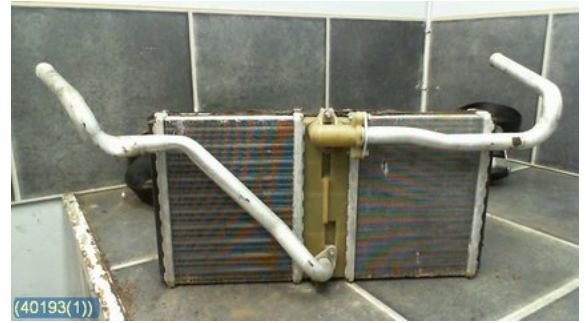

Tel.: 0141-219822

Fax:

www.hk-bildemontering.com

Part - Cell package

Stock no.:	Position:	Quality:	Fits fr./to m.y
W40193		-	-
New code:	Manufacturer:	Manufacturer no.:	Original no.:
-	-	-	-
Description:			
-			

Vehicle - Mercedes SL/SLC-Class

Chassi no.:	Model year:	Milage:	Fuel:
WDB10704512022131	1982	-	Bensin
Colour:	Colour code:	Interior:	Interior code:
GULD	-	-	-
Gearbox:	Gearbox no.:	Gearbox ratio:	Group code:
-	-	-	-
Engine:	Engine code:	Manufacturing date:	Registration date:
3,8l V8	-	-	-
Description:			
2DR CAB 380SL			