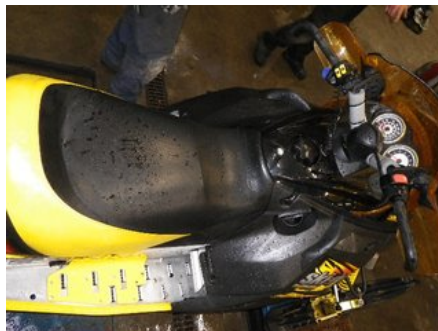

### Part - Tail light Compl

Stock no.:	Position:	Quality:	Fits fr./to m.y
W1027940		A2	-
New code:	Manufacturer:	Manufacturer no.:	Original no.:
-	-	-	-
Description:			
-			

### Vehicle - Ski-Doo Snöskoter

Chassi no.:	Model year:	Milage:	Fuel:
2BPS261273V000214	2003	671	-
Colour:	Colour code:	Interior:	Interior code:
FLERF	-	-	-
Gearbox:	Gearbox no.:	Gearbox ratio:	Group code:
-	-	-	-
Engine:	Engine code:	Manufacturing date:	Registration date:
MXZ 600X REV	-	-	-
Description:			
MXZ REV 600 X MXZ 600X REV SSK			