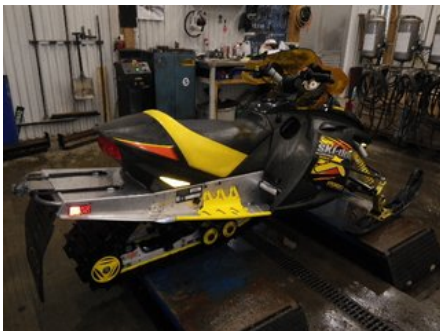

### Part - Tail light Compl

Stock no.:	Position:	Quality:	Fits fr./to m.y
W1027940		A2	-
New code:	Manufacturer:	Manufacturer no.:	Original no.:
-	-	-	-
Description:			
-			

### Vehicle - Ski-Doo Snöskoter

Chassi no.:	Model year:	Milage:	Fuel:
2BPS261273V000214	2003	671	-
Colour:	Colour code:	Interior:	Interior code:
FLERF	-	-	-
Gearbox:	Gearbox no.:	Gearbox ratio:	Group code:
-	-	-	-
Engine:	Engine code:	Manufacturing date:	Registration date:
MXZ 600X REV	-	-	-
Description:			
MXZ REV 600 X MXZ 600X REV SSK			