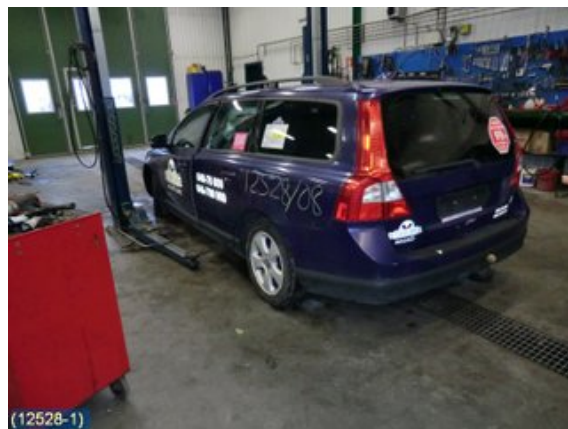

Stock no.:

W128847

100 SEK

Shipping price / Shipping time:

- / 1-3 days

Svensk Bilåtervinning AB

Industrivägen 8

71531 Odensbacken

Tel.: 019-450690

Fax: 019-450692

www.svenskbilatervinning.se

Part - Trailing link rear

Stock no.:	Position:	Quality:	Fits fr./to m.y
W128847	Right rear lower	A	-
New code:	Manufacturer:	Manufacturer no.:	Original no.:
	-	BAKAXELSTAG	-
Description:			
UNDRE, TVÄRSTAG			

Vehicle - Volvo V70

Chassi no.:	Model year:	Milage:	Fuel:
YV1BW694081022284	2008	24.531	Diesel
Colour:	Colour code:	Interior:	Interior code:
L-GRÅ	426	M-GRÅ	M-GRÅ
Gearbox:	Gearbox no.:	Gearbox ratio:	Group code:
AUT	AUT	-	-
Engine:	Engine code:	Manufacturing date:	Registration date:
2,4D (120KW)	D5244T5	200711	20080107
Description:			
5DCBI 2,4D AUT ABS TRACSFÄRDDAT,FARTHÅLL,DRAGKROK			