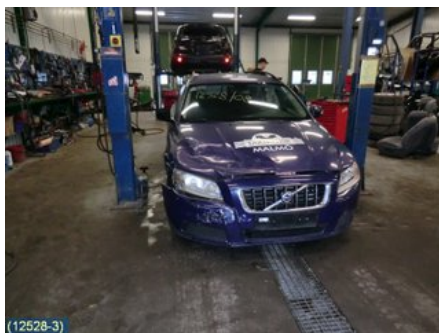

Vehicle - Volvo V70

Chassi no.:	Model year:	Milage:	Fuel:
YV1BW694081022284	2008	24.531	Diesel
Colour:	Colour code:	Interior:	Interior code:
L-GRÅ	426	M-GRÅ	M-GRÅ
Gearbox:	Gearbox no.:	Gearbox ratio:	Group code:
AUT	AUT	-	-
Engine:	Engine code:	Manufacturing date:	Registration date:
2,4D (120KW)	D5244T5	200711	20080107
Description:			
5DCBI 2,4D AUT ABS TRACSFÄRDDAT,FARTHÅLL,DRAGKROK