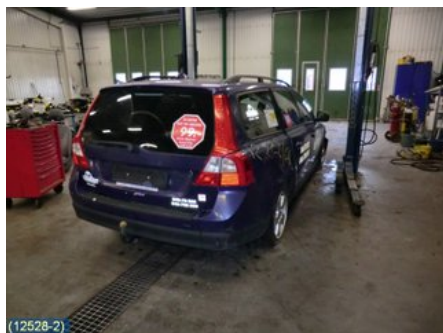

Tel.: 019-450690

Fax: 019-450692

www.svenskbilatervinning.se

Part - Trailing link rear

Stock no.:	Position:	Quality:	Fits fr./to m.y
W128847	Right rear lower	A	-
New code:	Manufacturer:	Manufacturer no.:	Original no.:
	-	BAKAXELSTAG	-
Description:			
UNDRE, TVÄRSTAG			

Vehicle - Volvo V70

Chassi no.:	Model year:	Milage:	Fuel:
YV1BW694081022284	2008	24.531	Diesel
Colour:	Colour code:	Interior:	Interior code:
L-GRÅ	426	M-GRÅ	M-GRÅ
Gearbox:	Gearbox no.:	Gearbox ratio:	Group code:
AUT	AUT	-	-
Engine:	Engine code:	Manufacturing date:	Registration date:
2,4D (120KW)	D5244T5	200711	20080107
Description:			
5DCBI 2,4D AUT ABS TRACSFÄRDDAT,FARTHÅLL,DRAGKROK			