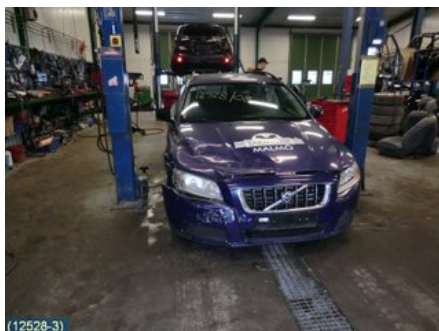

Vehicle - Volvo V70

Chassi no.:	Model year:	Milage:	Fuel:
YV1BW694081022284	2008	24.531	Diesel
Colour:	Colour code:	Interior:	Interior code:
L-GRÅ	426	M-GRÅ	M-GRÅ
Gearbox:	Gearbox no.:	Gearbox ratio:	Group code:
AUT	AUT	-	-
Engine:	Engine code:	Manufacturing date:	Registration date:
2,4D (120KW)	D5244T5	200711	20080107
Description:			
5DCBI 2,4D AUT ABS TRACSFÄRDDAT,FARTHÅLL,DRAGKROK