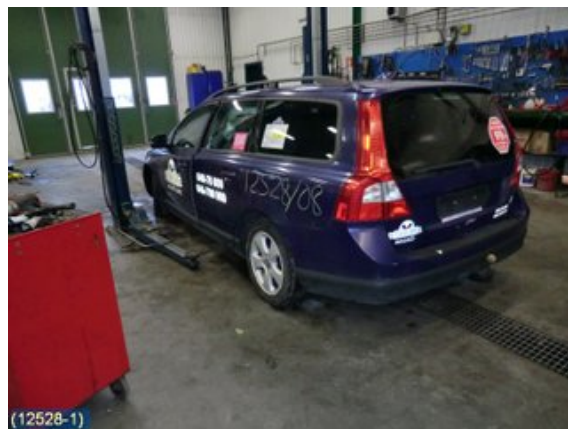

Stock no.:

W128822

250 SEK

Shipping price / Shipping time:

- / 1-3 days

Svensk Bilåtervinning AB

Industrivägen 8

71531 Odensbacken

Tel.: 019-450690

Fax: 019-450692

www.svenskbilatervinning.se

Part - Heater regulator engine

Stock no.:	Position:	Quality:	Fits fr./to m.y
W128822		A	-
New code:	Manufacturer:	Manufacturer no.:	Original no.:
	BEHR	F7138 BEHR	6G9N_19E616_AA
Description:			
PL-16075-26, 3 STIFT			

Vehicle - Volvo V70

Chassi no.:	Model year:	Milage:	Fuel:
YV1BW694081022284	2008	24.531	Diesel
Colour:	Colour code:	Interior:	Interior code:
L-GRÅ	426	M-GRÅ	M-GRÅ
Gearbox:	Gearbox no.:	Gearbox ratio:	Group code:
AUT	AUT	-	-
Engine:	Engine code:	Manufacturing date:	Registration date:
2,4D (120KW)	D5244T5	200711	20080107
Description:			
5DCBI 2,4D AUT ABS TRACSFÄRDDAT,FARTHÅLL,DRAGKROK			