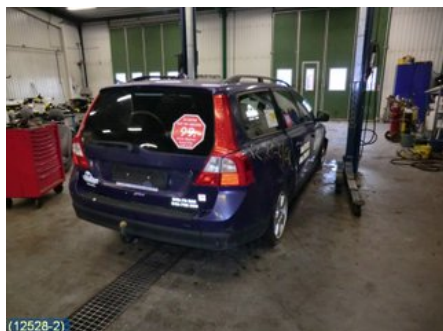

Tel.: 019-450690

Fax: 019-450692

www.svenskbilatervinning.se

Part - Heater regulator engine

Stock no.:	Position:	Quality:	Fits fr./to m.y
W128822		A	-
New code:	Manufacturer:	Manufacturer no.:	Original no.:
	BEHR	F7138 BEHR	6G9N_19E616_AA
Description:			
PL-16075-26, 3 STIFT			

Vehicle - Volvo V70

Chassi no.:	Model year:	Milage:	Fuel:
YV1BW694081022284	2008	24.531	Diesel
Colour:	Colour code:	Interior:	Interior code:
L-GRÅ	426	M-GRÅ	M-GRÅ
Gearbox:	Gearbox no.:	Gearbox ratio:	Group code:
AUT	AUT	-	-
Engine:	Engine code:	Manufacturing date:	Registration date:
2,4D (120KW)	D5244T5	200711	20080107
Description:			
5DCBI 2,4D AUT ABS TRACSFÄRDDAT,FARTHÅLL,DRAGKROK			