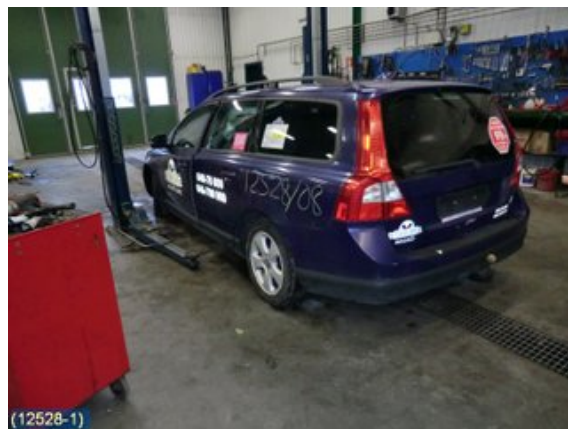

### Part - Hub rear

Stock no.:	Position:	Quality:	Fits fr./to m.y
W116297	Left rear	A	-
New code:	Manufacturer:	Manufacturer no.:	Original no.:
	-	VÄNSTER BAK	-
Description:			
MED ABS SENSOR			