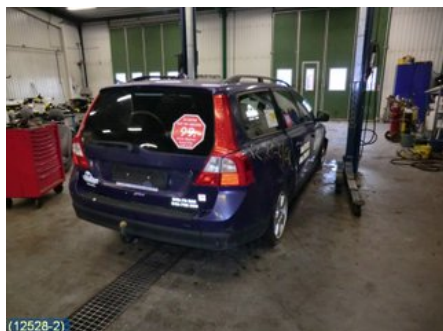

Vehicle - Volvo V70

Chassi no.:	Model year:	Milage:	Fuel:
YV1BW694081022284	2008	24.531	Diesel
Colour:	Colour code:	Interior:	Interior code:
L-GRÅ	426	M-GRÅ	M-GRÅ
Gearbox:	Gearbox no.:	Gearbox ratio:	Group code:
AUT	AUT	-	-
Engine:	Engine code:	Manufacturing date:	Registration date:
2,4D (120KW)	D5244T5	200711	20080107
Description:			
5DCBI 2,4D AUT ABS TRACSFÄRDDAT,FARTHÅLL,DRAGKROK