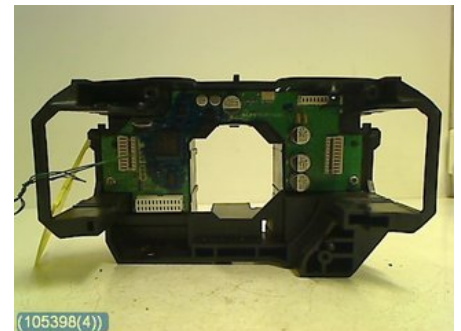

### Part - Lever Console / Bracket

Stock no.:	Position:	Quality:	Fits fr./to m.y
W105398		A	-
New code:	Manufacturer:	Manufacturer no.:	Original no.:
	ALPS	J6R3A ALPS	31264343
Description:			
-			

### Vehicle - Volvo V70

Chassi no.:	Model year:	Milage:	Fuel:
YV1BW694081022284	2008	24.531	Diesel
Colour:	Colour code:	Interior:	Interior code:
L-GRÅ	426	M-GRÅ	M-GRÅ
Gearbox:	Gearbox no.:	Gearbox ratio:	Group code:
AUT	AUT	-	-
Engine:	Engine code:	Manufacturing date:	Registration date:
2,4D (120KW)	D5244T5	200711	20080107
Description:			
5DCBI 2,4D AUT ABS TRACSFÄRDDAT,FARTHÅLL,DRAGKROK			