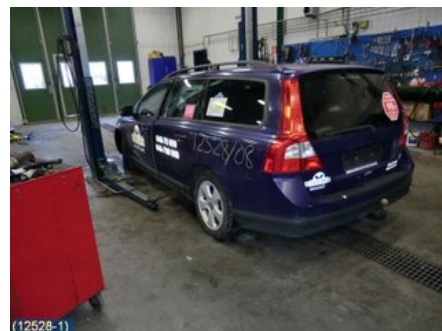

Tel.: 019-450690

Fax: 019-450692

www.svenskbilatervinning.se

Part - Airbag krocksensor

Stock no.:	Position:	Quality:	Fits fr./to m.y
W56403	Right	A	-
New code:	Manufacturer:	Manufacturer no.:	Original no.:
-	-	701275 120907	30712107

Description:

MONT VID HÖGER C-STOLPE, 2 STIFT

Vehicle - Volvo V70

Chassi no.:	Model year:	Milage:	Fuel:
YV1BW694081022284	2008	24.531	Diesel
Colour:	Colour code:	Interior:	Interior code:
L-GRÅ	426	M-GRÅ	M-GRÅ
Gearbox:	Gearbox no.:	Gearbox ratio:	Group code:
AUT	AUT	-	-
Engine:	Engine code:	Manufacturing date:	Registration date:
2,4D (120KW)	D5244T5	200711	20080107

Description:

5DCBI 2,4D AUT ABS TRACSFÄRDDAT,FARTHÅLL,DRAGKROK

Direct link: <http://www.bildelsbasen.se/170-W56403.html>