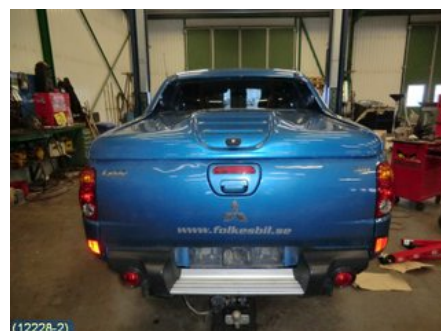

Vehicle - Mitsubishi L200

Chassi no.:	Model year:	Milage:	Fuel:
MMBJNKB407D092224	2007	12.319	Diesel
Colour:	Colour code:	Interior:	Interior code:
L-BLÅMET	T69	GRÅ	07H
Gearbox:	Gearbox no.:	Gearbox ratio:	Group code:
5VXL	V5MB1-J-NE (MR980842A)	4,100	-
Engine:	Engine code:	Manufacturing date:	Registration date:
2,5DI-D (100KW)	4D56	-	20070419

Description:

4DPICKUP 2,5DI-D 5VXL 4WDABS,ASTC,ACC,DRAG,FÄRDDAT