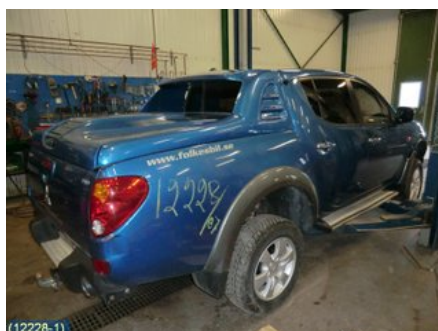

Vehicle - Mitsubishi L200

Chassi no.:	Model year:	Milage:	Fuel:
MMBJNKB407D092224	2007	12.319	Diesel
Colour:	Colour code:	Interior:	Interior code:
L-BLÅMET	T69	GRÅ	07H
Gearbox:	Gearbox no.:	Gearbox ratio:	Group code:
5VXL	V5MB1-J-NE (MR980842A)	4,100	-
Engine:	Engine code:	Manufacturing date:	Registration date:
2,5DI-D (100KW)	4D56	-	20070419

Description:

4DPICKUP 2,5DI-D 5VXL 4WDABS,ASTC,ACC,DRAG,FÄRDDAT