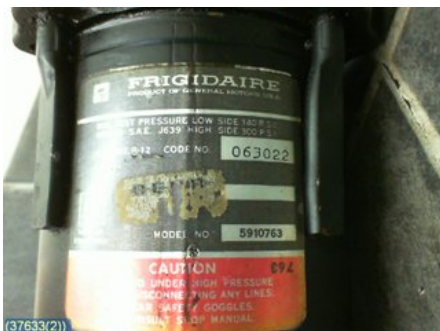

### Part - AC Compressor

Stock no.:	Position:	Quality:	Fits fr./to m.y
W37633		A	-
New code:	Manufacturer:	Manufacturer no.:	Original no.:
	-	D9Y6555302	5910763
Description:			
-			

### Vehicle - Mercedes SL/SLC-Class

Chassi no.:	Model year:	Milage:	Fuel:
10704412009440	1973	-	Bensin
Colour:	Colour code:	Interior:	Interior code:
SVART	-	-	-
Gearbox:	Gearbox no.:	Gearbox ratio:	Group code:
-	-	-	-
Engine:	Engine code:	Manufacturing date:	Registration date:
4,5l V8	-	-	-
Description:			
2DR CAB 450SL			