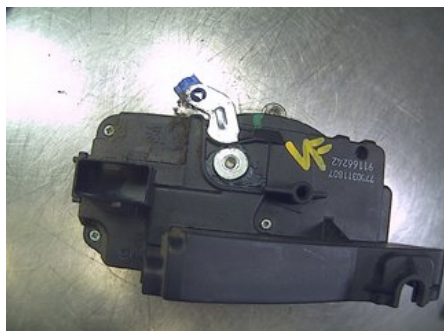

### Part - Lock case Door lock

Stock no.:	Position:	Quality:	Fits fr./to m.y
W273347		A	-
New code:	Manufacturer:	Manufacturer no.:	Original no.:
-	-	-	7700311807
Description:			
V.fram Ej C-lås V.fram			

### Vehicle - Opel Vivaro

Chassi no.:	Model year:	Milage:	Fuel:
WOLF7BDA64V645185	2004	13.931	Diesel
Colour:	Colour code:	Interior:	Interior code:
SILVER	-	-	-
Gearbox:	Gearbox no.:	Gearbox ratio:	Group code:
6vxl/M73	M73	-	-
Engine:	Engine code:	Manufacturing date:	Registration date:
2,5DTI/G9U730	G9U730(C021753	040707	2005-08-19
Description:			
2,5DTI 135HK SKÅP 2,5DTI/G9U730 6VXL/M73 6DR SKP DI			