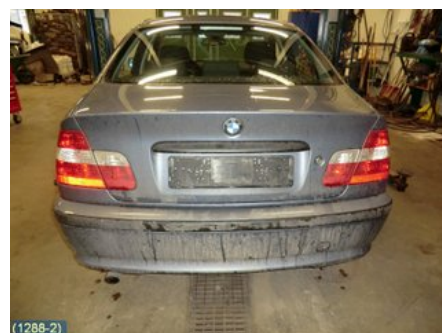

Vehicle - BMW 3-Series

Chassi no.:	Model year:	Milage:	Fuel:
WBAA71040FZ47167	2002	15.347	Bensin
Colour:	Colour code:	Interior:	Interior code:
STÅLBLÅMET	STÅLBLÅMET	SVART	SVART
Gearbox:	Gearbox no.:	Gearbox ratio:	Group code:
5VXL (S5D250G-TBDH)	7505600 GETRAG	3,38	-
Engine:	Engine code:	Manufacturing date:	Registration date:
2,0I (105KW)	N42-B20A (KOMP:14,5-15BAR	200207	20020726

Description:

4DSED 318I 5VXL ABS DSCACC,FÄRDDATOR,FARTHÅLLARE