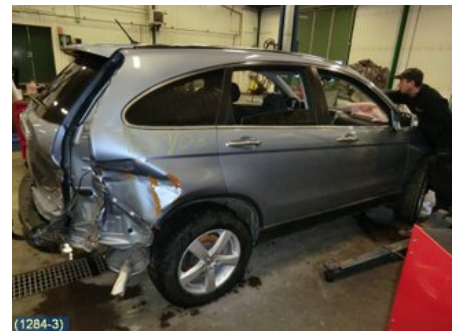

Vehicle - Honda CR-V

Chassi no.:	Model year:	Milage:	Fuel:
SHSRE57508U028186	2008	5.023	Bensin
Colour:	Colour code:	Interior:	Interior code:
L-BLÅMET	B-538M	SVART	A
Gearbox:	Gearbox no.:	Gearbox ratio:	Group code:
6VXL (ZWX1 8209052)	8RZWMX1	-	-
Engine:	Engine code:	Manufacturing date:	Registration date:
2,0I (110KW)	R20A2 (KOMP:12,5-13,5 BAR -		20091228

Description:
5DSUV 2,0I 6VXL 4WD ABSASR ACC FÄRDDATOR,FARTHÅL