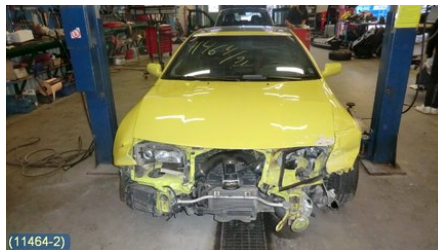

### Vehicle - Nissan 240ZX, 280ZX, 300ZX

Chassi no.:	Model year:	Milage:	Fuel:
ORGZ32U0002916	1991	18.255	Bensin
Colour:	Colour code:	Interior:	Interior code:
GUL	EH7	SVART SKINN	G
Gearbox:	Gearbox no.:	Gearbox ratio:	Group code:
5VXL	-	-	-
Engine:	Engine code:	Manufacturing date:	Registration date:
3,0T (208KW)	VG30DETT (KOMP 8-9 BAR) -		19960529
Description:			
2DCOUPÉ TARGA 3,0 5VXLSERVO ABS ACC C-LÅS			