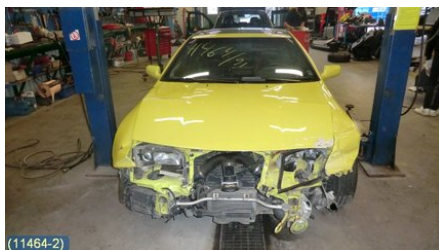

Tel.: 019-450690

Fax: 019-450692

www.svenskbilatervinning.se

Part - Power steering pressure sensor

Stock no.:	Position:	Quality:	Fits fr./to m.y
W88839		A	-
New code:	Manufacturer:	Manufacturer no.:	Original no.:
	KYB	OZ24 KYB	55780_31P10
Description: ELEKTRISK VENTILL TILL BAKRE STYRVÄXEL			

Vehicle - Nissan 240ZX, 280ZX, 300ZX

Chassi no.:	Model year:	Milage:	Fuel:
ORGZ32U0002916	1991	18.255	Bensin
Colour:	Colour code:	Interior:	Interior code:
GUL	EH7	SVART SKINN	G
Gearbox:	Gearbox no.:	Gearbox ratio:	Group code:
5VXL	-	-	-
Engine:	Engine code:	Manufacturing date:	Registration date:
3,0T (208KW)	VG30DETT (KOMP 8-9 BAR) -		19960529
Description: 2DCOUPÉ TARGA 3,0 5VXLSERVO ABS ACC C-LÅS			