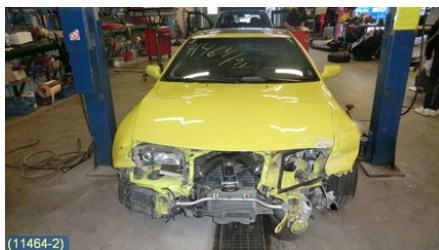

Vehicle - Nissan 240ZX, 280ZX, 300ZX

Chassi no.:	Model year:	Milage:	Fuel:
ORGZ32U0002916	1991	18.255	Bensin
Colour:	Colour code:	Interior:	Interior code:
GUL	EH7	SVART SKINN	G
Gearbox:	Gearbox no.:	Gearbox ratio:	Group code:
5VXL	-	-	-
Engine:	Engine code:	Manufacturing date:	Registration date:
3,0T (208KW)	VG30DETT (KOMP 8-9 BAR) -	-	19960529

Description:

2DCOUPÉ TARGA 3,0 5VXLSERVO ABS ACC C-LÅS