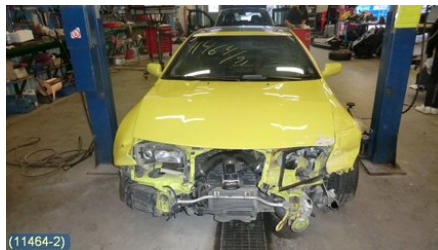

Tel.: 019-450690

Fax: 019-450692

www.svenskbilatervinning.se

Part - Indicator Levers / Light switch

Stock no.:	Position:	Quality:	Fits fr./to m.y
W113345		A	-
New code:	Manufacturer:	Manufacturer no.:	Original no.:
	-	-	-
Description:			
8+3 STIFT			

Vehicle - Nissan 240ZX, 280ZX, 300ZX

Chassi no.:	Model year:	Milage:	Fuel:
ORGZ32U0002916	1991	18.255	Bensin
Colour:	Colour code:	Interior:	Interior code:
GUL	EH7	SVART SKINN	G
Gearbox:	Gearbox no.:	Gearbox ratio:	Group code:
5VXL	-	-	-
Engine:	Engine code:	Manufacturing date:	Registration date:
3,0T (208KW)	VG30DETT (KOMP 8-9 BAR) -		19960529
Description:			
2DCOUPÉ TARGA 3,0 5VXLSERVO ABS ACC C-LÅS			